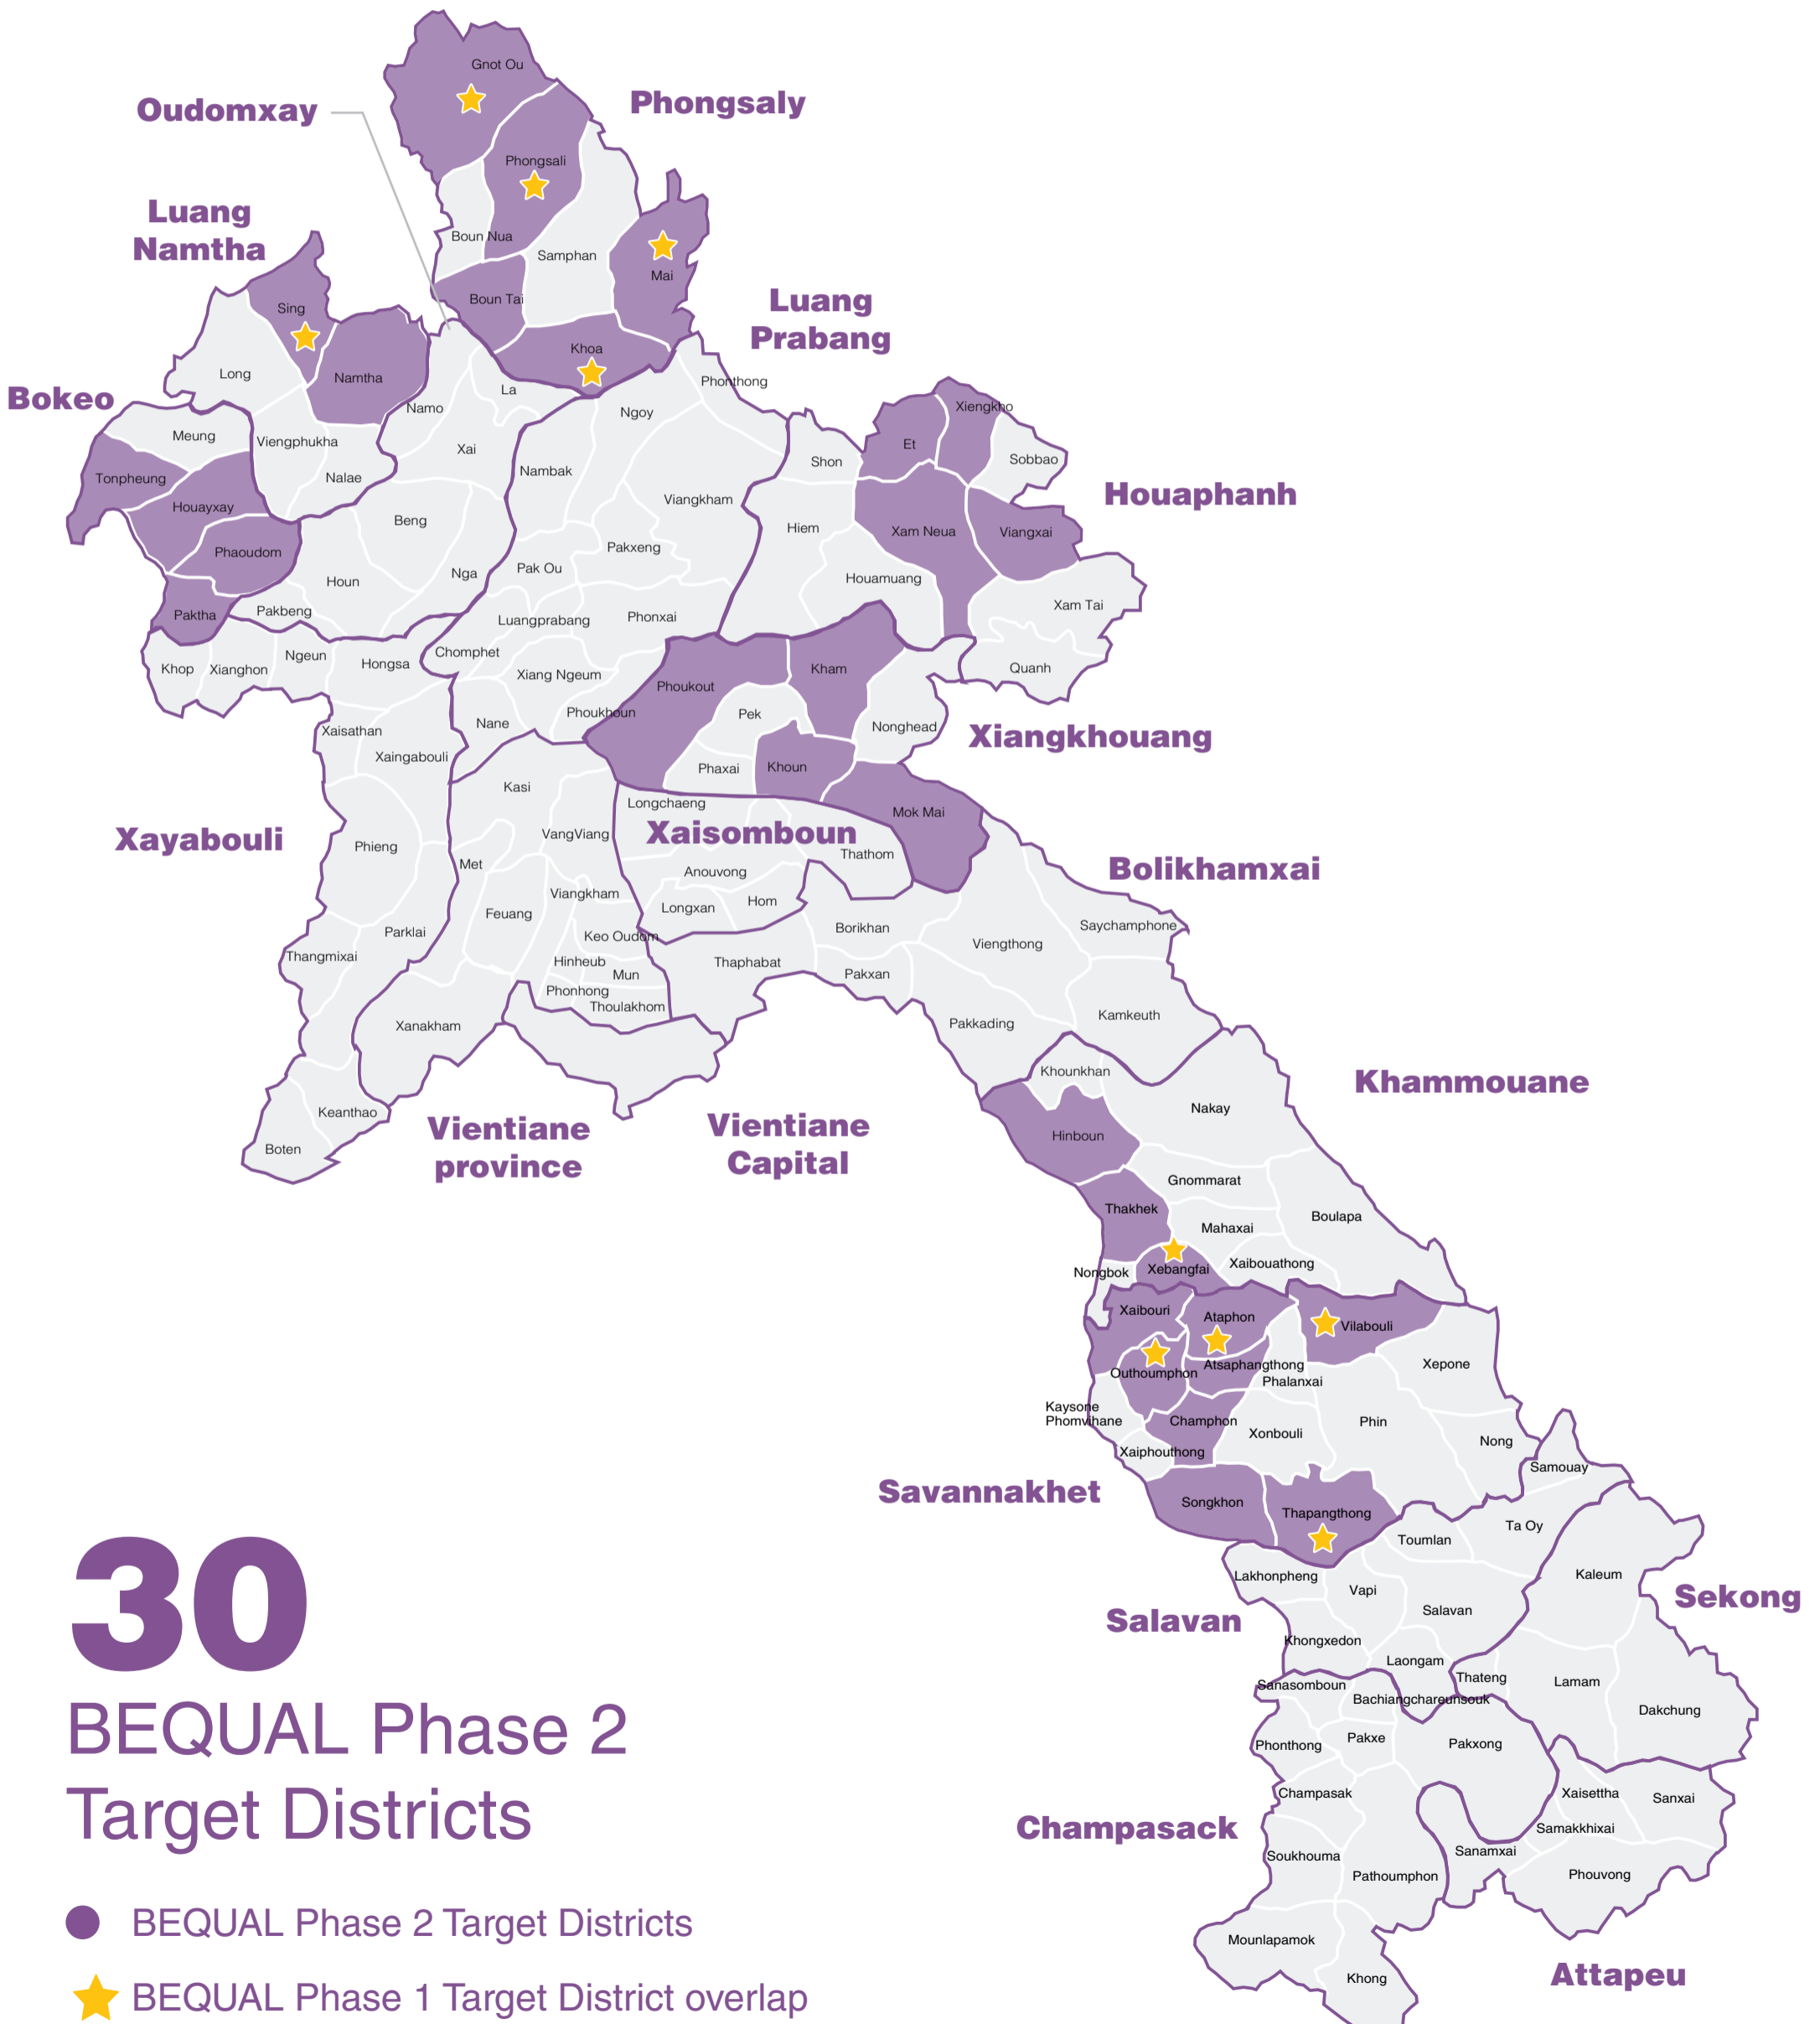

BEQUAL Phase 2

BASIC EDUCATION QUALITY AND ACCESS IN LAO PDR

30

BEQUAL Phase 2
Target Districts

- BEQUAL Phase 2 Target Districts
- ★ BEQUAL Phase 1 Target District overlap