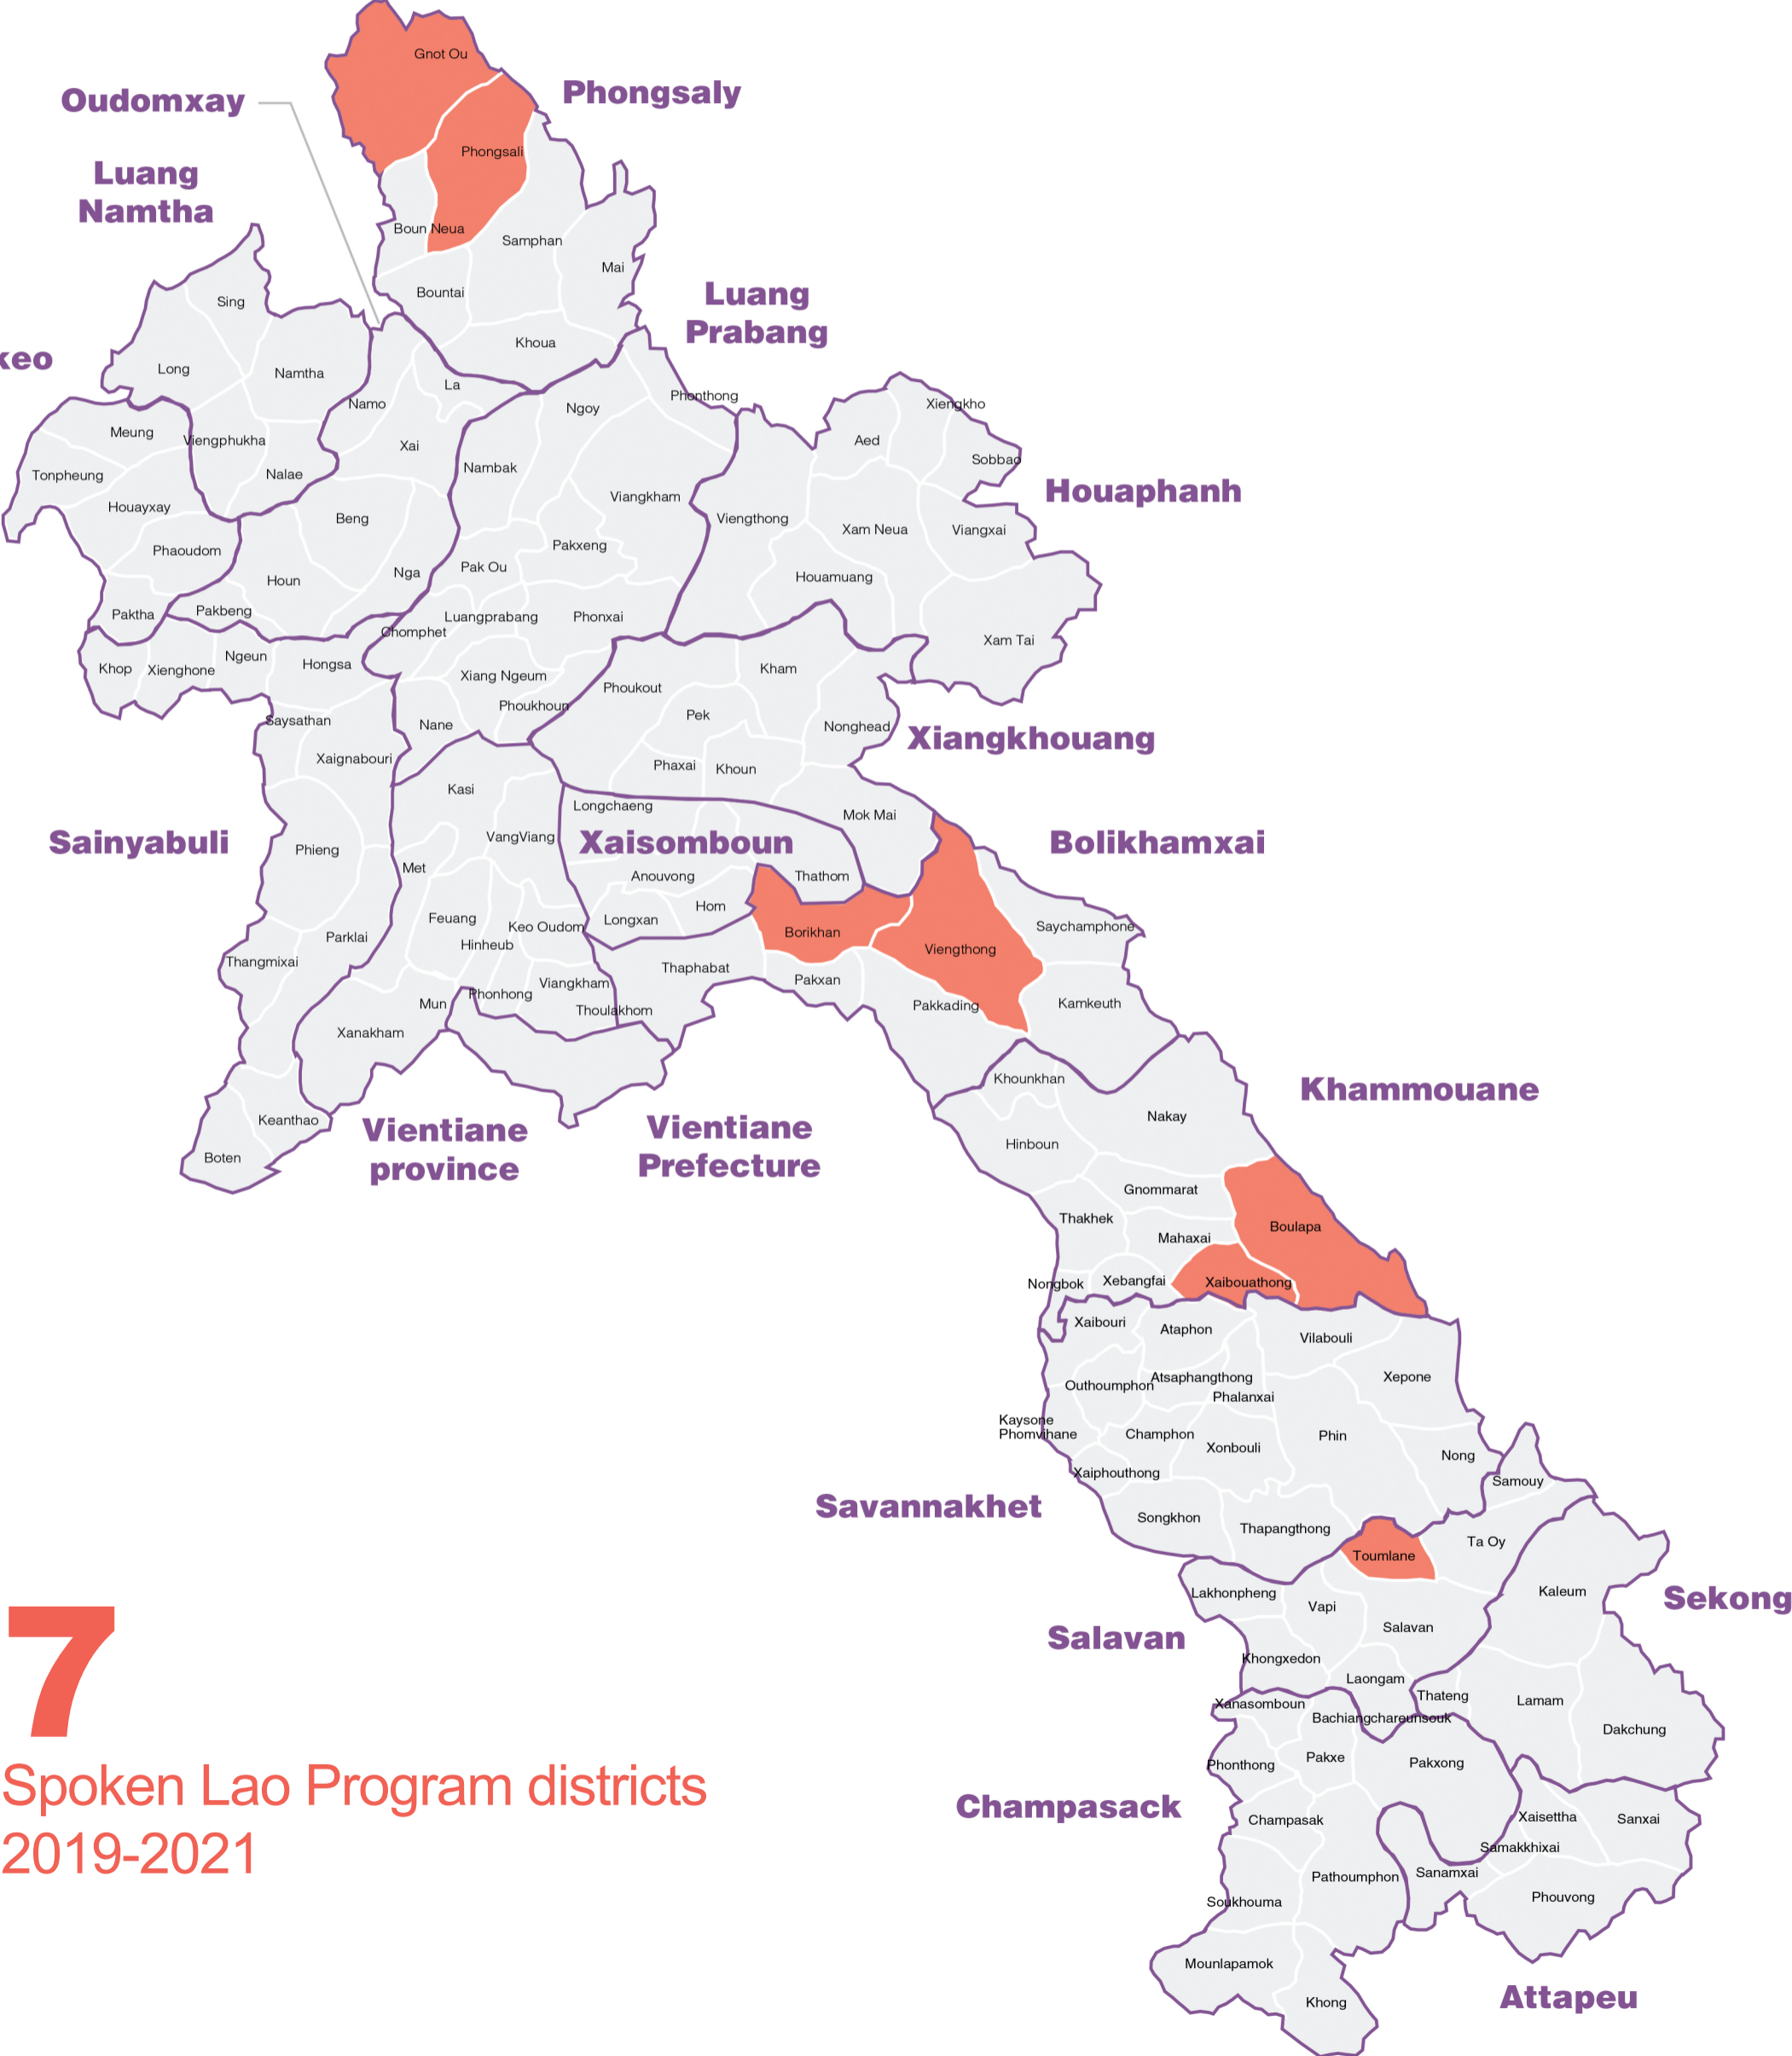

BEQUAL Phase 1

BASIC EDUCATION QUALITY AND ACCESS IN LAO PDR

7
Spoken Lao Program districts
2019-2021