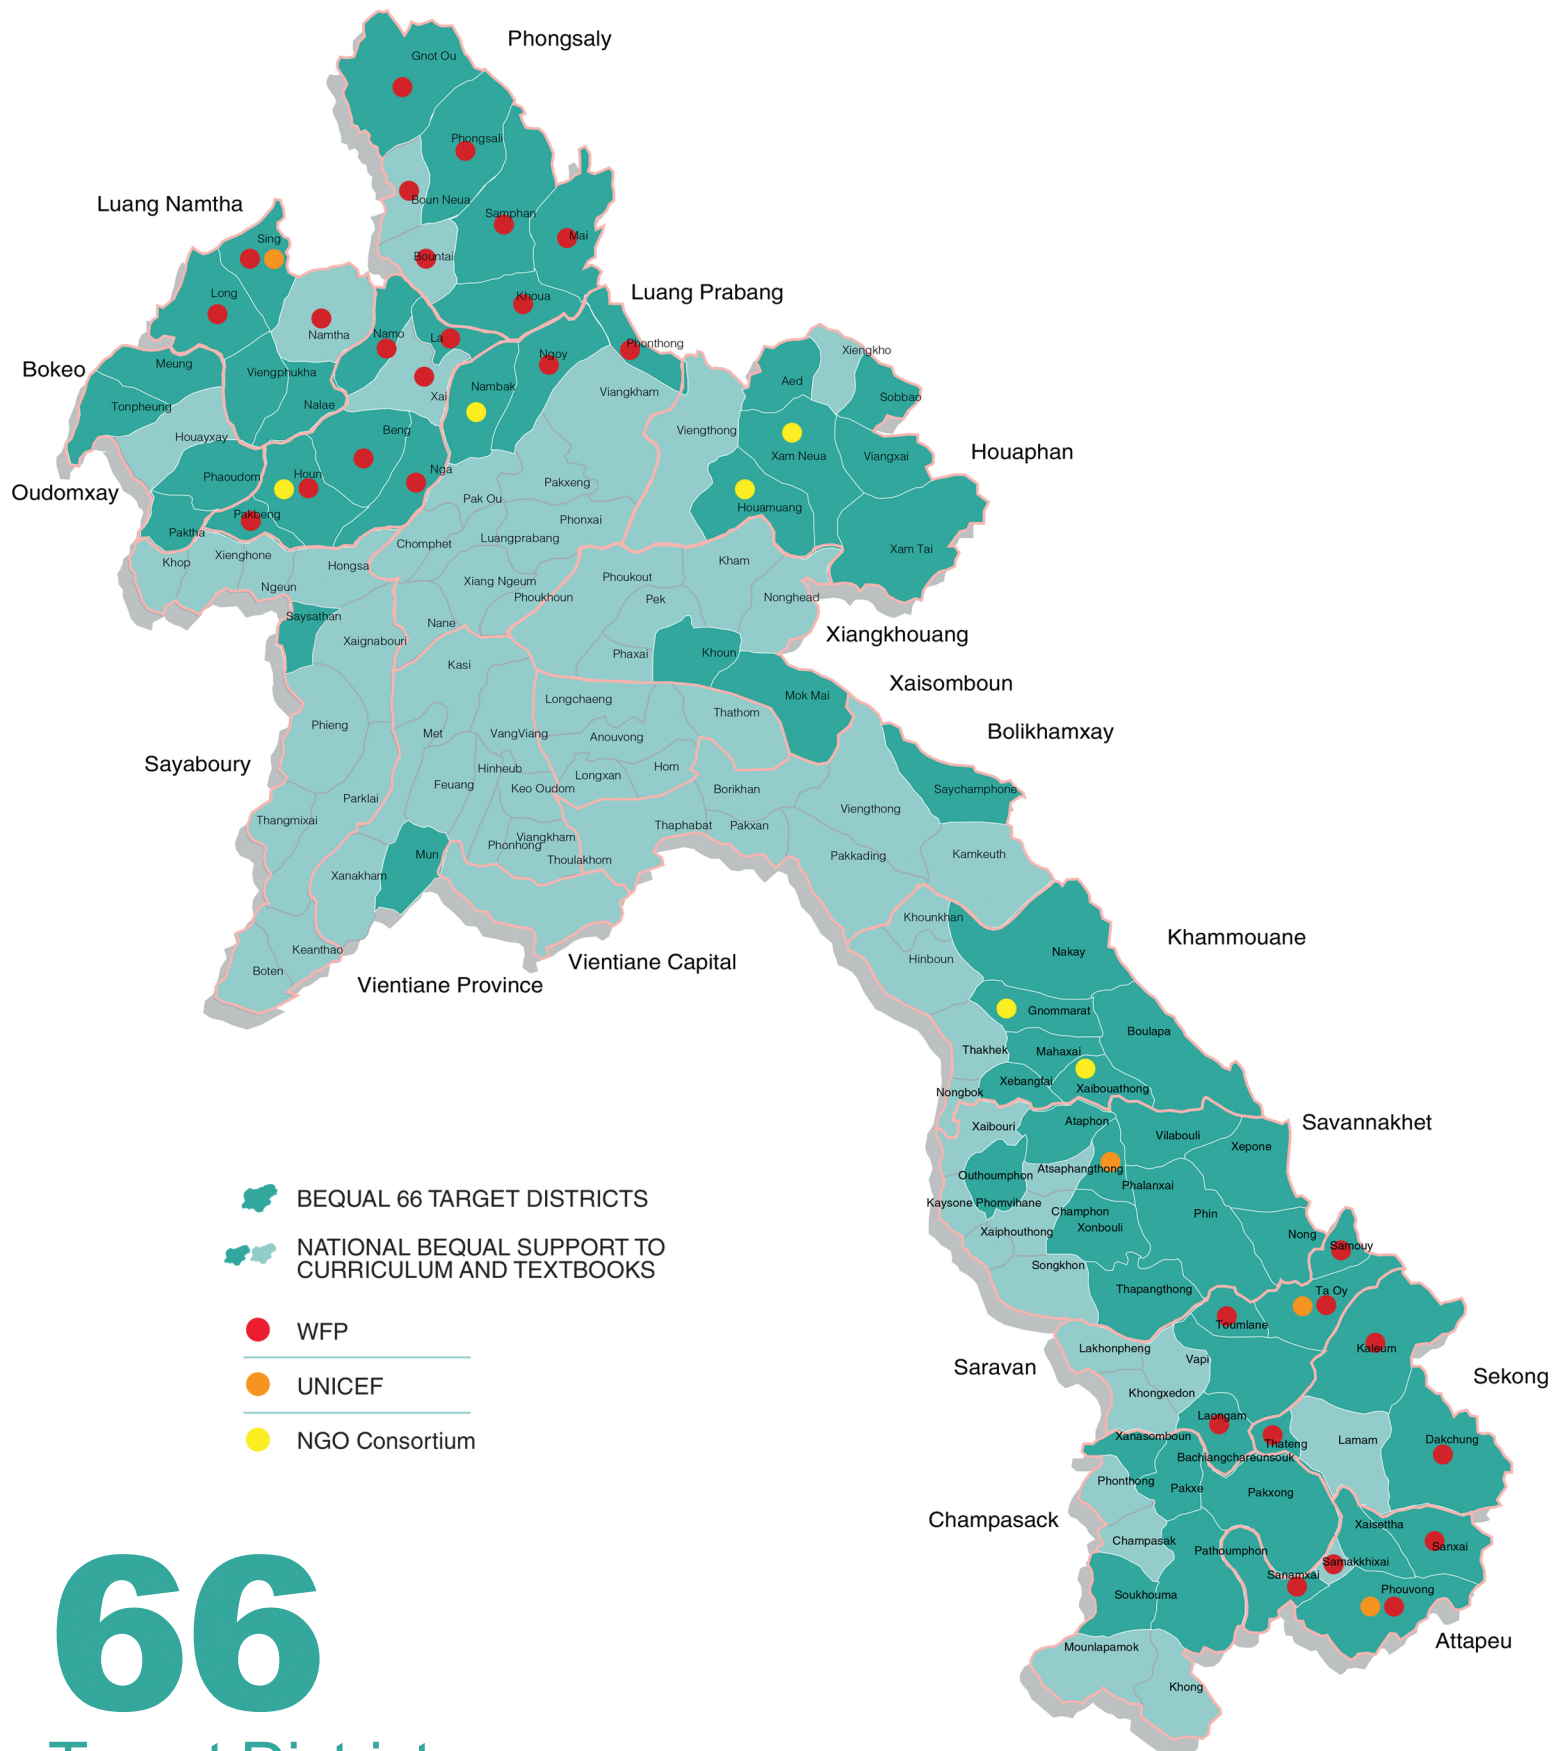

BEQUAL Phase 1

BASIC EDUCATION QUALITY AND ACCESS IN LAO PDR

66

Target Districts
2015-2019