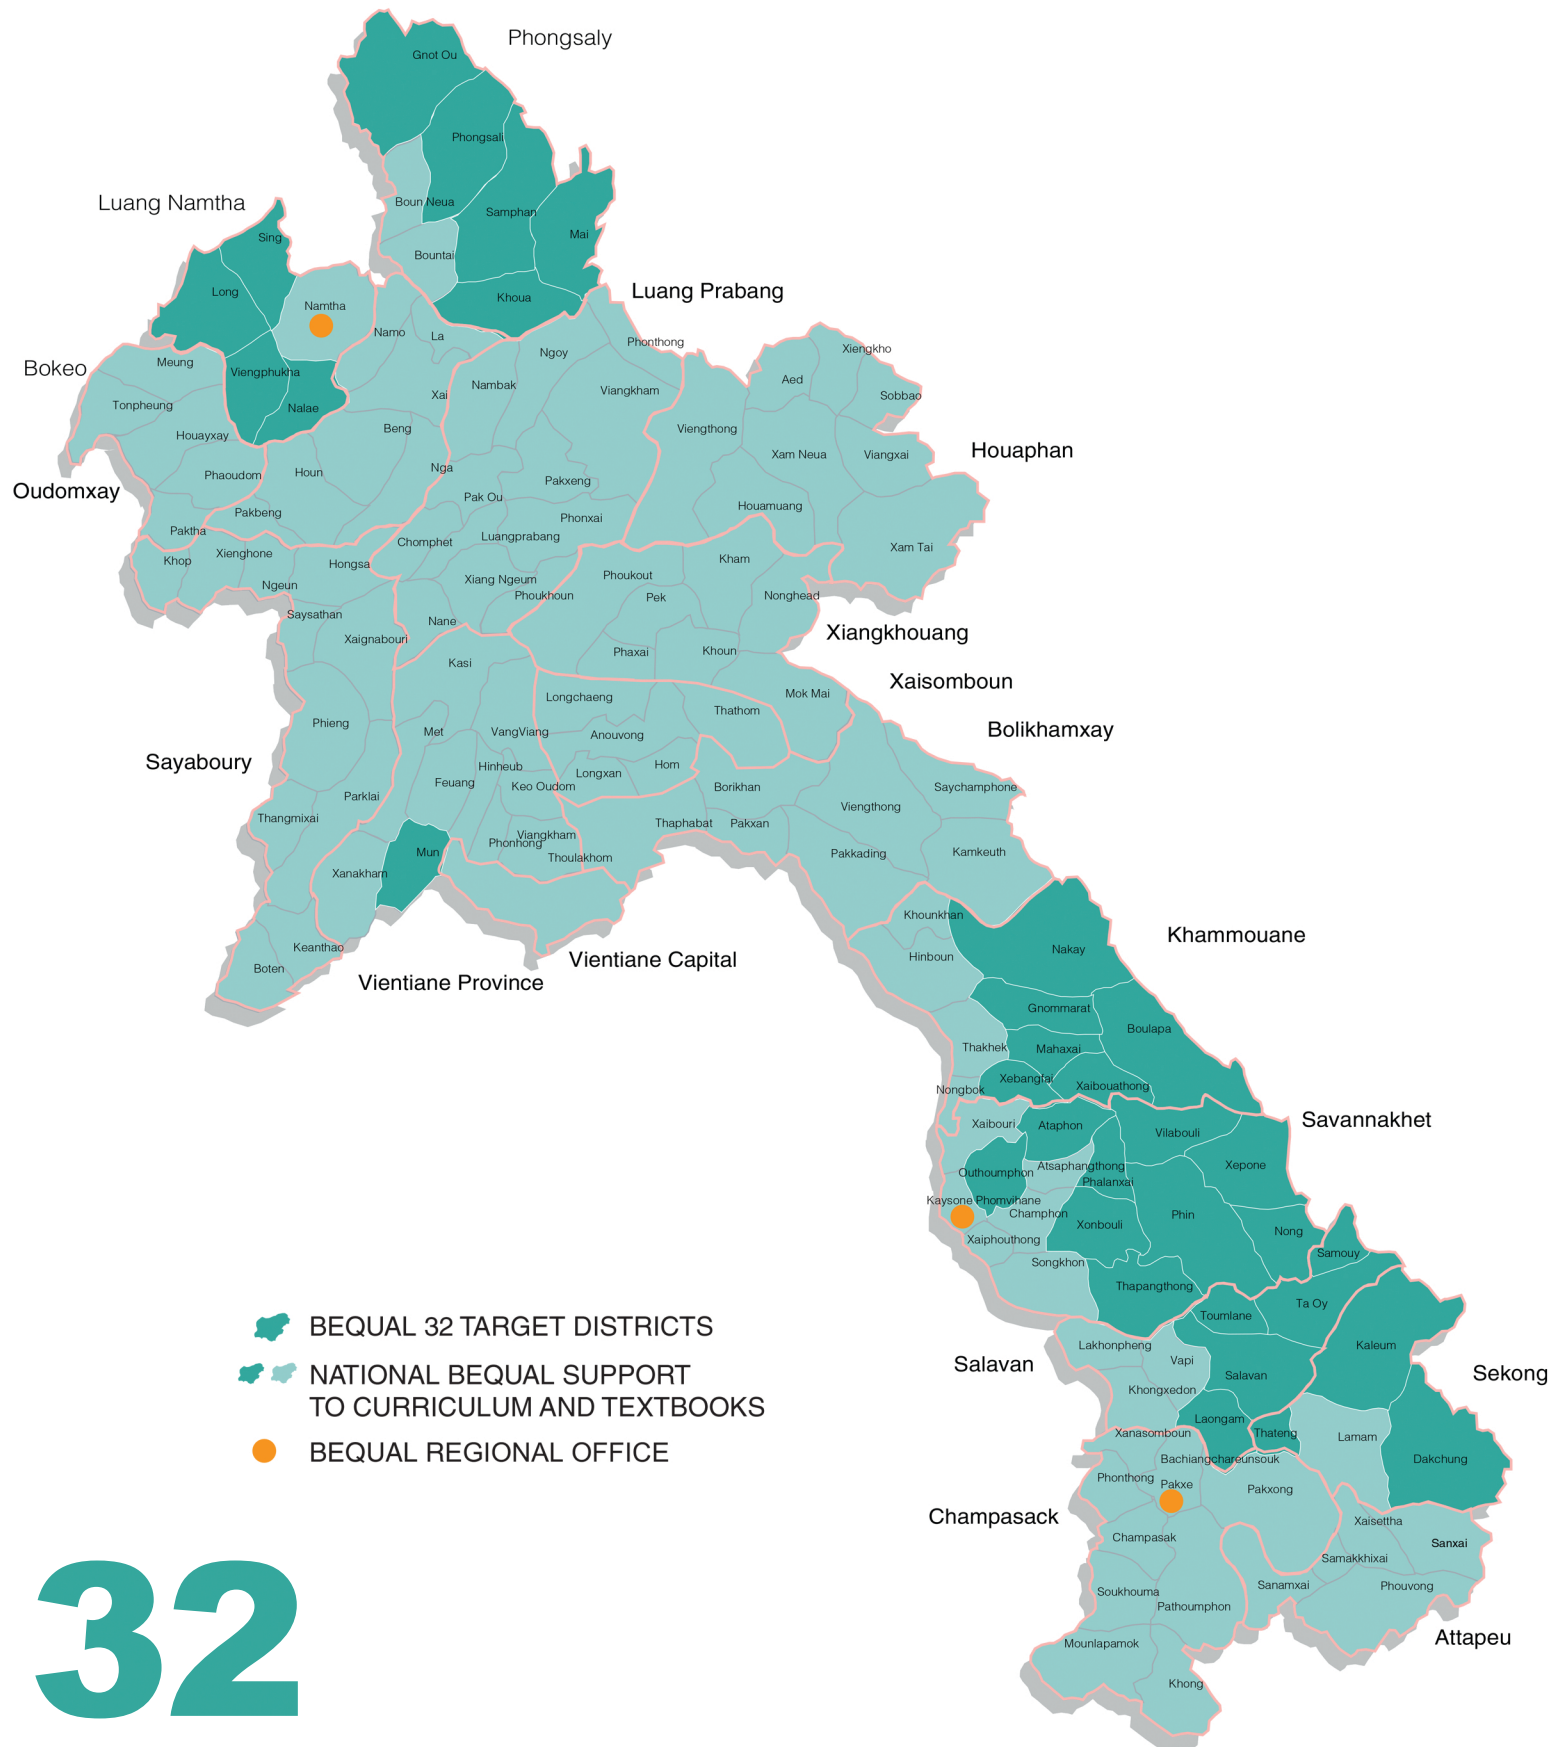

BEQUAL Phase 1

BASIC EDUCATION QUALITY AND ACCESS IN LAO PDR

32
Target Districts
2019-2021