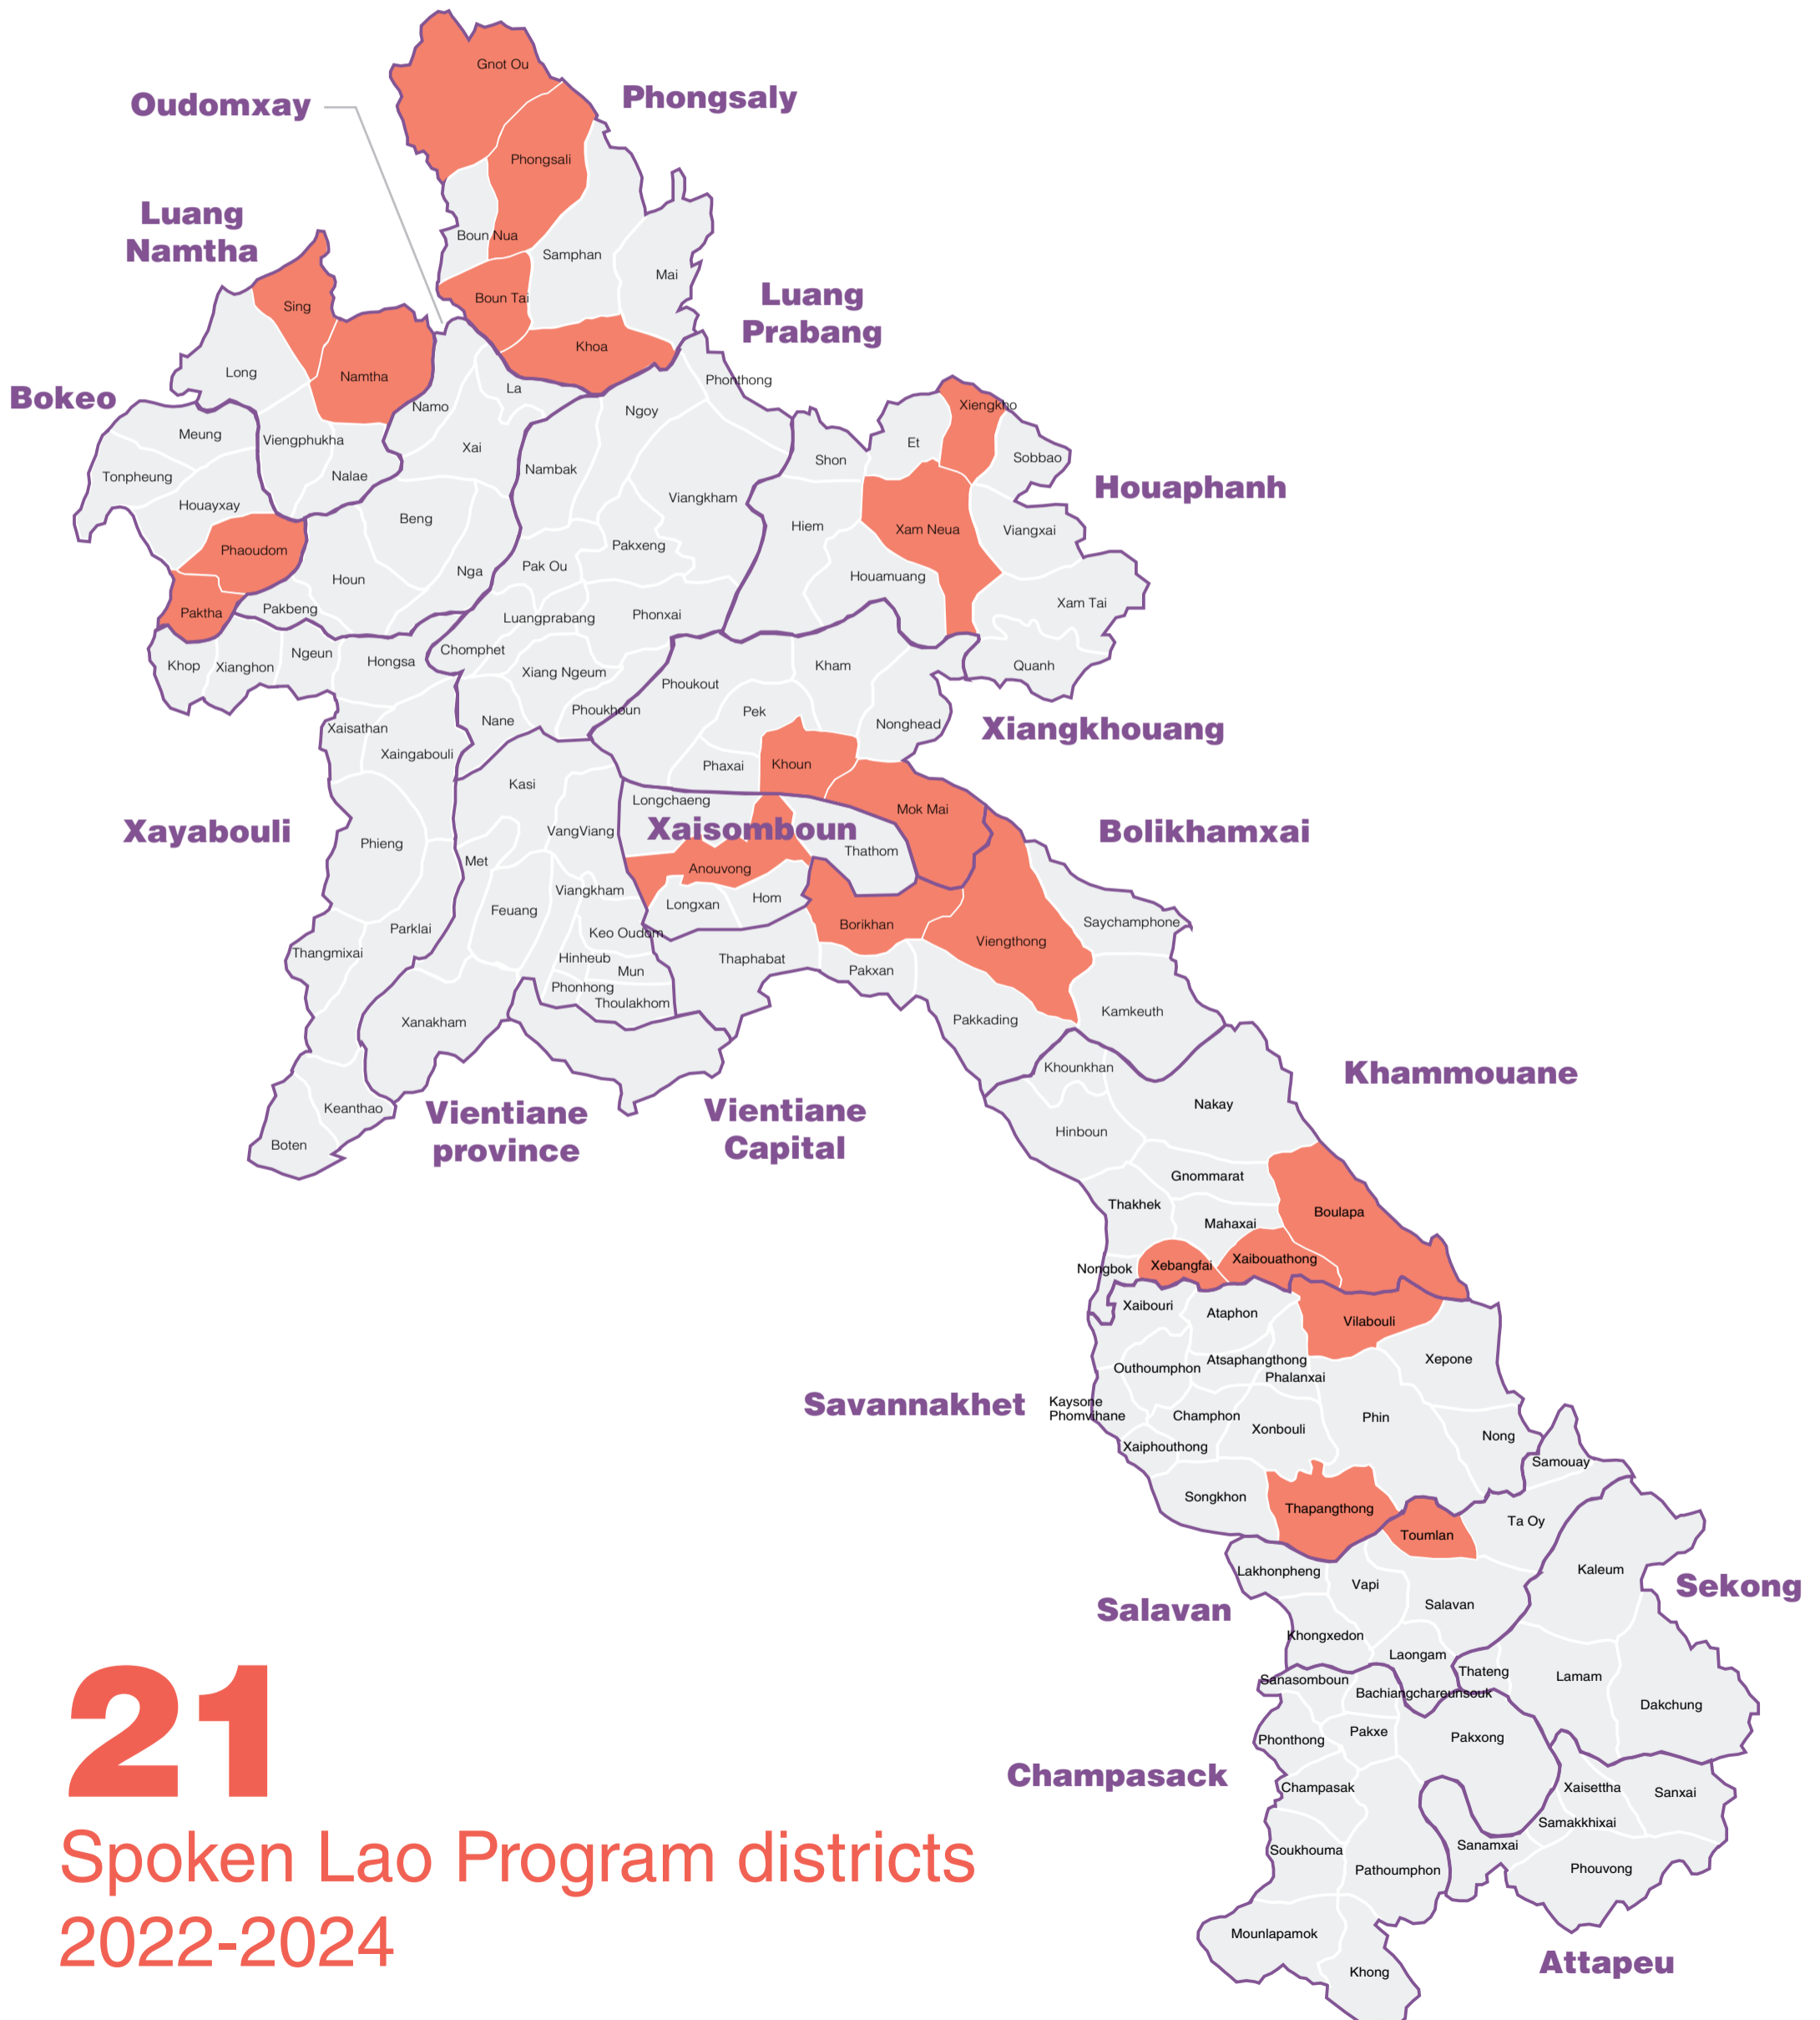

BEQUAL Phase 2

BASIC EDUCATION QUALITY AND ACCESS IN LAO PDR

21

Spoken Lao Program districts 2022-2024