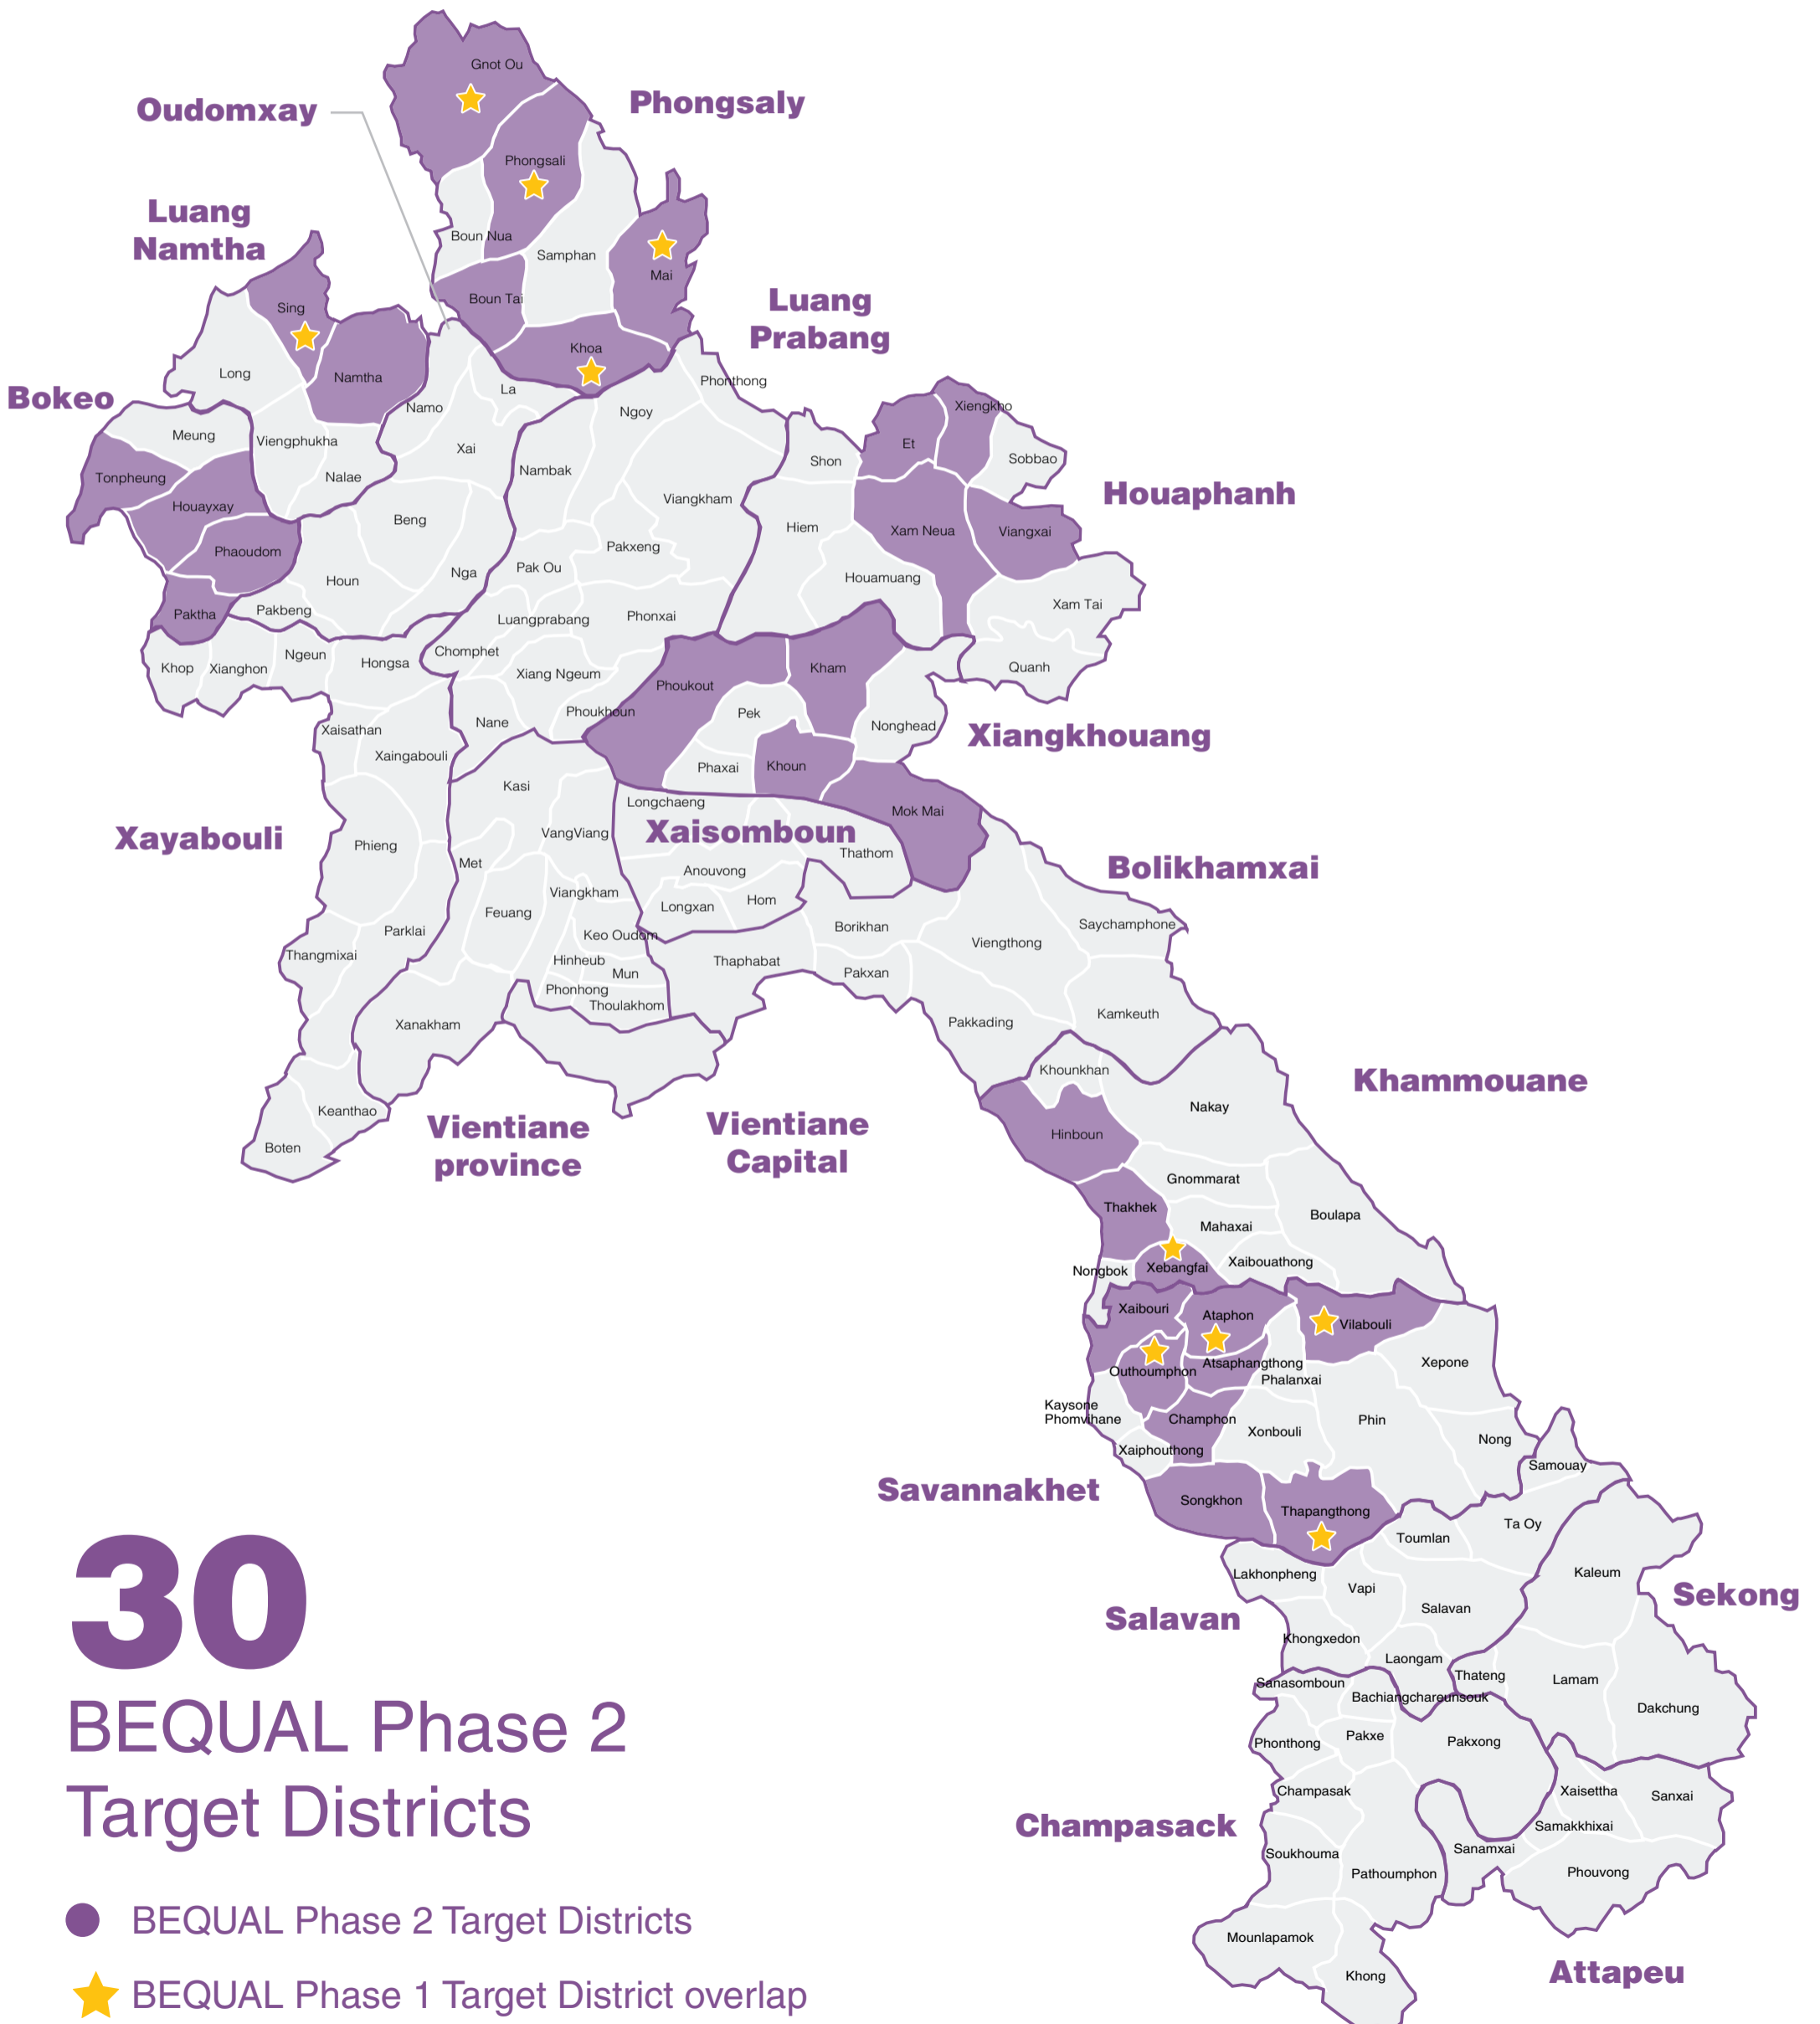

BEQUAL Phase 2

BASIC EDUCATION QUALITY AND ACCESS IN LAO PDR

30

BEQUAL Phase 2 Target Districts

- BEQUAL Phase 2 Target Districts
- ★ BEQUAL Phase 1 Target District overlap